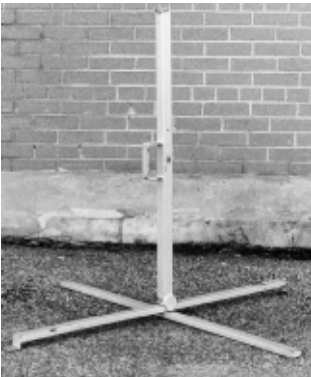

- 8' front section
- 5' side sections (2 required)
- ballast counterweights (6 required)
- connecting rods (2 required)

Available option:

- hot pipe holding bracket

The bottom cross sections (toe boards) are welded steel and does not require additional wood as a bottom cross section.

SR-2 Safety Rail System

Unlimited applications wherever a sturdy portable safety rail is needed. Allows work to be done next to the roof edge. Can also be used as a hot line safety rail or around hoisting equipment. Meets OSHA* requirements withstanding a force of 200 lbs. in any direction.

Sold individually:

- 10' safety rail
- 8' safety rail
- 5' safety rail
- base plate with 4 pins
- base plate mover dolly
- 2 x 6 wood cross section (toe board)

Base Plate Mover Dolly

- easily moves & positions heavy base plate

Sold individually:

- base plate and stanchion
- 100' of flags

Four base plates and stanchions are recommended for 100' of flags.

Folding Perimeter Warning Line System

This folding option is completely self contained with no removable parts. Folds together easily into a very compact unit for carrying and storage. Sold individually. Four are recommended for every 100' of flags.