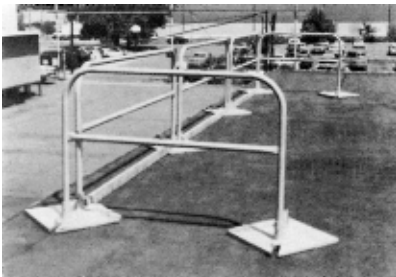

- 8' front section
- 5' side sections (2 required)
- ballast counterweights (6 required)
- connecting rods (2 required)

Available option:

- hot pipe holding bracket

The bottom cross sections (toe boards) are welded steel and does not require additional wood as a bottom cross section.

SR-2 Safety Rail System

Unlimited applications wherever a sturdy portable safety rail is needed. Allows work to be done next to the roof edge. Can also be used as a hot line safety rail or around hoisting equipment. Meets OSHA* requirements withstanding a force of 200 lbs. in any direction.

Sold individually:

- 10' safety rail
- 8' safety rail
- 5' safety rail
- base plate with 4 pins
- base plate mover dolly
- 2 x 6 wood cross section (toe board)

Base Plate Mover Dolly

- easily moves & positions heavy base plate

Sold individually:

- base plate and stanchion
- 100' of flags

Four base plates and stanchions are recommended for 100' of flags.

Folding Perimeter Warning Line System

This folding option is completely self contained with no removable parts. Folds together easily into a very compact unit for carrying and storage. Sold individually. Four are recommended for every 100' of flags.