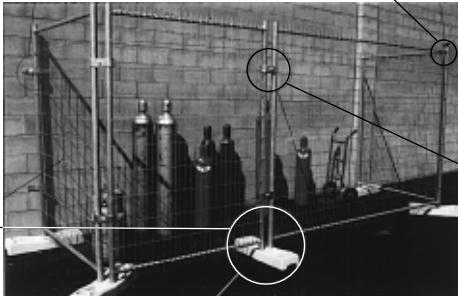

SR-2 Safety Rail System

Unlimited applications wherever a sturdy portable safety rail is needed. Allows work to be done next to the roof edge. Can also be used as a hot line safety rail or around hoisting equipment. Meets OSHA* requirements withstanding a force of 200 lbs. in any direction.

Insta Fence

is a high quality multipurpose fencing system. Insta Fence can be installed quickly and easily on most surfaces. Its strong 16 gauge galvanized steel tubing will provide years of outdoor use.

Storage Compounds

Gate Locking System

Gate Swing

Gate Wheel

Privacy Screen

Base Block

Fence Clamp

- fence sections available in 10', 8', 5'
- other accessories available: gate wheels, privacy screens, gate locking system
- one wrench required
- meets security requirements
- easy to install, move and store
- can be used in a number places: job sites, storage compounds,

tool rooms, property fencing, roof perimeter safety fencing, etc.

Also Available:

- Low Profile Fence - 4'6", excellent for roof perimeters etc.
- base block is available in concrete or rubber

PICKERING, ON
(905) **426-4443**