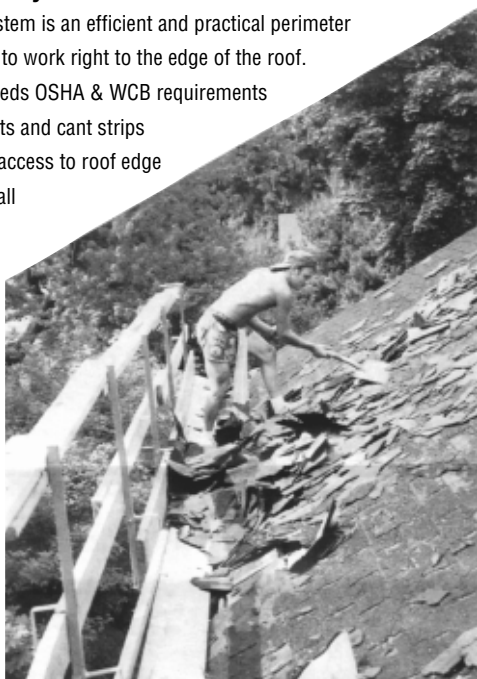

PR 100 Guardrail System

The PR 100 Guardrail system is an efficient and practical perimeter guardrail that allows you to work right to the edge of the roof.

- PR 100 meets and exceeds OSHA & WCB requirements
- Accommodates: parapets and cant strips
- Provides unobstructed access to roof edge
- PR 100 are easy to install

PR 20 Eave Catchguard

The final answer for sloped roofing. An edge protection system that increases production.

The ultimate platform guardrail system that sets up in minutes and provides the roofer with maximum fall protection.